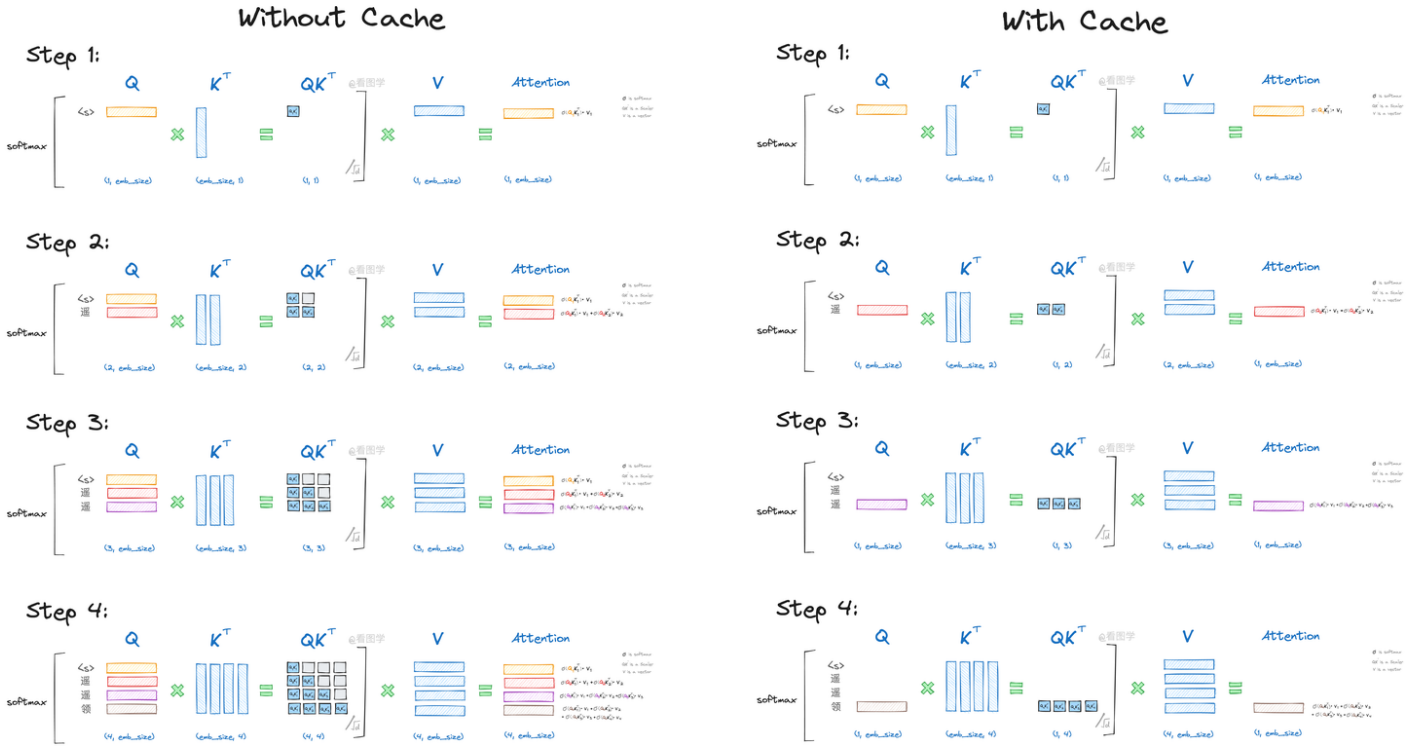

KV Cache

推理加速KV Cache 示意图

@看图学

<https://zhuanlan.zhihu.com/p/662498827>

Revision #1

Created 2025-01-11 09:44:04 UTC by Colin

Updated 2025-01-11 09:44:05 UTC by Colin